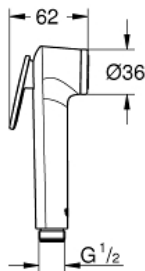

TEMPESTA-F TRIGGER SPRAY 30 Hand Shower

MODEL # 27512001

Pure Freude
an Wasser

GROHE
WAVE

Product Description:
TEMPESTA-F TRIGGER SPRAY 30
Hand Shower

Standard Specification:

- With trigger control
- **GROHE StarLight** chrome finish
- **SpeedClean** anti-lime system
- Inner WaterGuide for a longer life
- Universal mounting system (fits all standard shower hoses)
- Min. recommended pressure: 15 psi (1.0 bar)